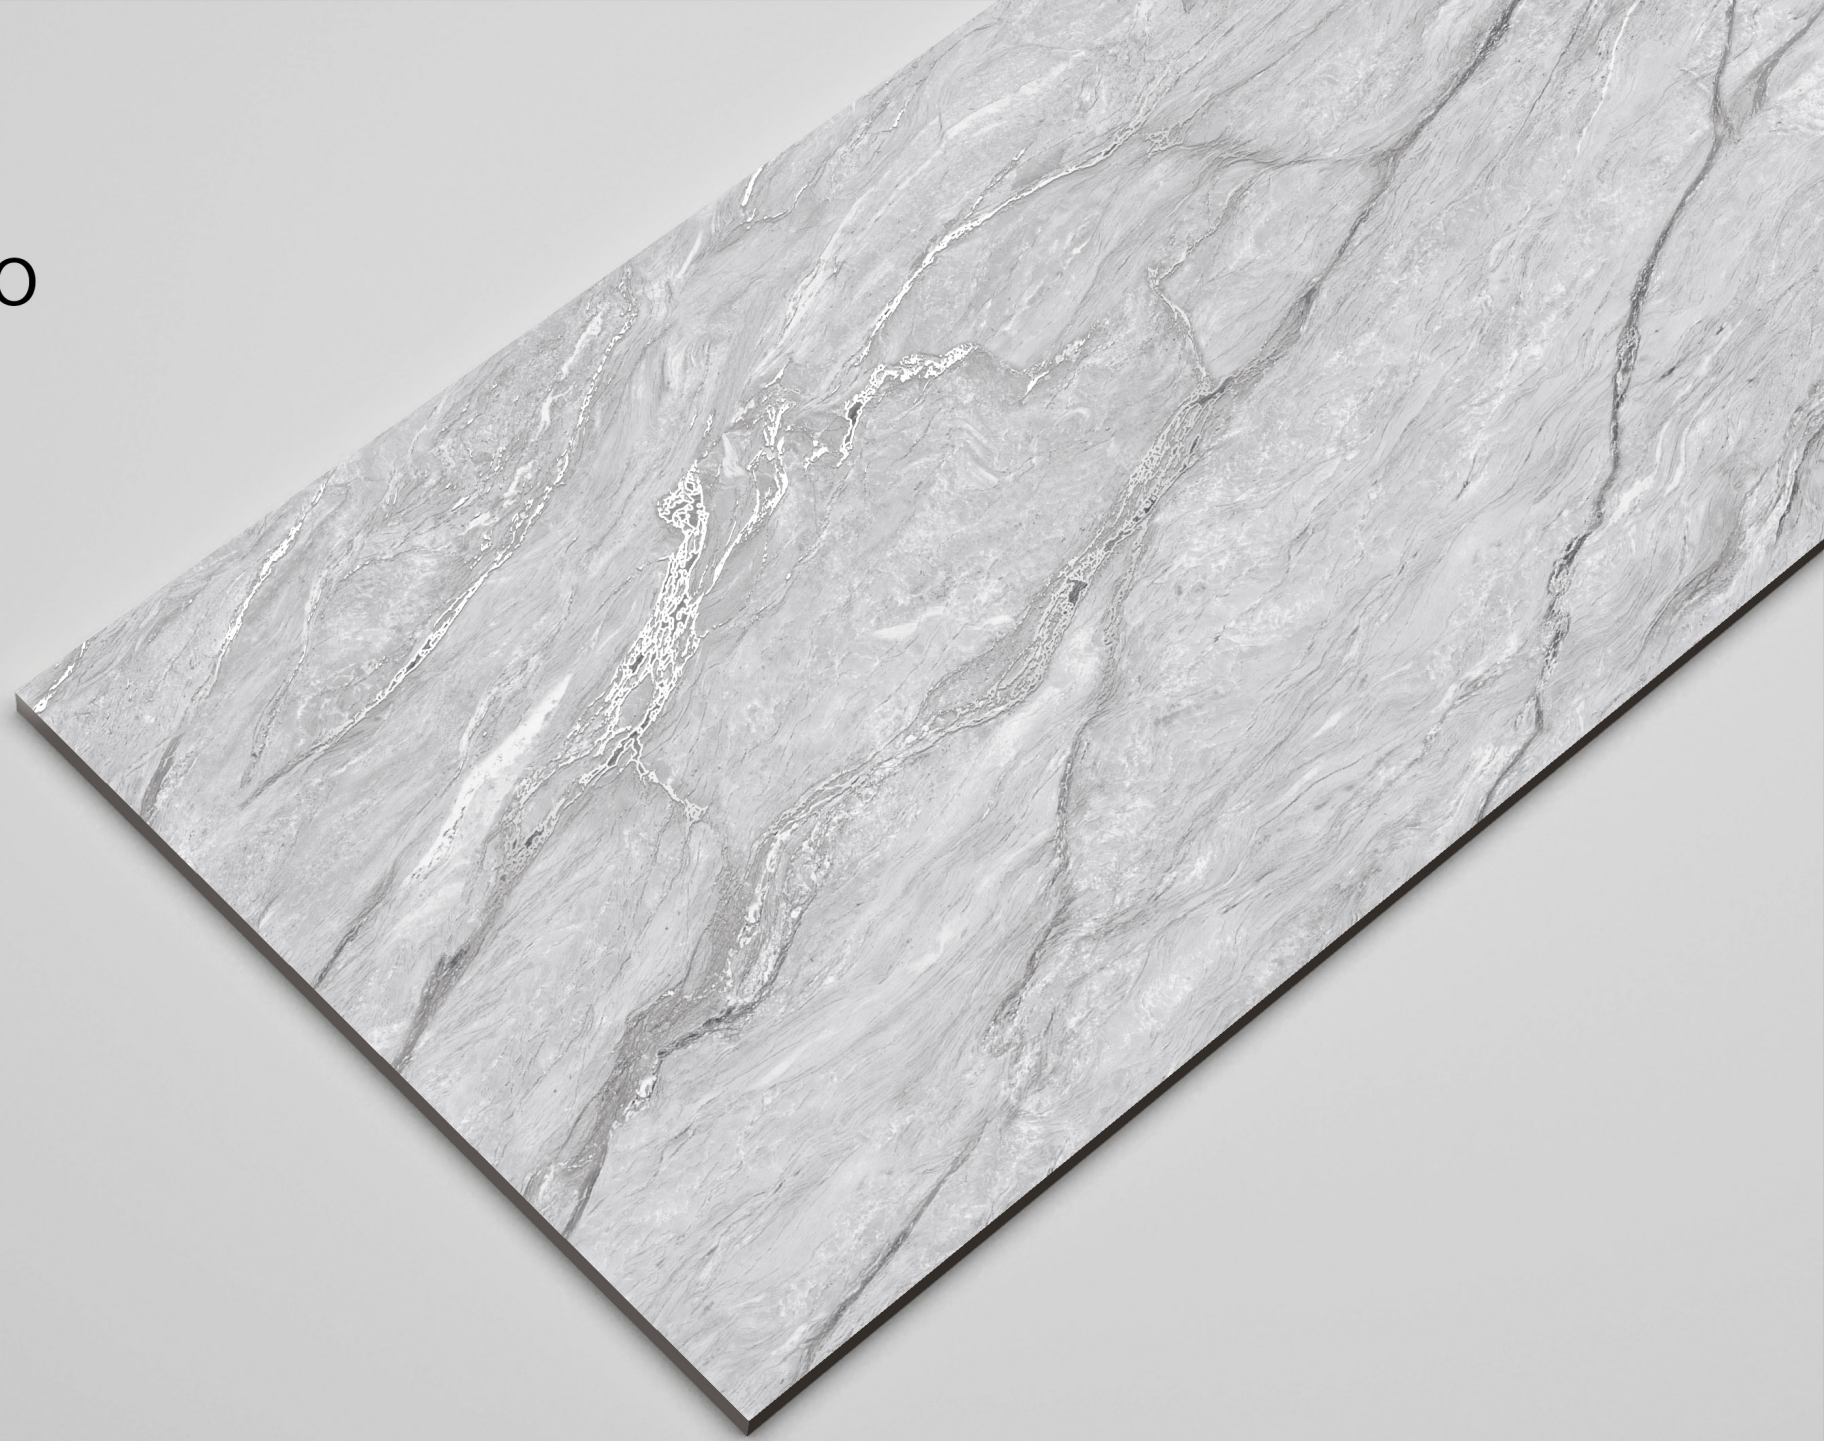

**600x  
1200mm**

 Finish: **CARVING**

 HIGH STRENGTH

 ECO FRIENDLY

 RANDOM DESIGN

 LOW MAINTENANCE

WESTCO  
GREY

**Lemzon**<sup>®</sup>  
MAGNIFICAT SURFACE